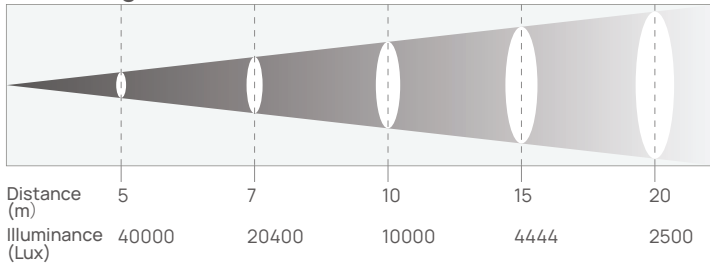

EC7

EKLECS007

The EC7 delivers exceptional performance in a compact, lightweight design. Equipped with a 7 x 50W RGBWW array, it produces up to 7700 lumens while maintaining rich, vibrant colours and a high CRI. A wide zoom range of 3.8° to 51° makes it perfect for everything from tight beams to expansive coverage. With full pixel control for dynamic visual effects, multiple connectivity options, and a weight of just 9.7kg, the EC7 is the ultimate go-to fixture for any setup.

AUCKLAND

+64 9 869 3293

SHOW
TECHNOLOGY

www.showtech.com.au

EC7 Specifications

Optical System

Lamp Source	7 x 50W RGBWW
Zoom	3.8° to 51.2°
CCT	2800K to 10,000K
CRI	>93

Electrical Specifications

Voltage	100 – 240VAC 50/60Hz
Max Power	400W
Power Connection	True1 In/Out
Signal Connection	5pin DMX In/Out, 2x RJ45 EtherCON

Work Environment

Ambient Temperature	-10 to 45°C
IP Rating	IP20

Photometrics

Beam Angle 3.8° *All LEDs On*