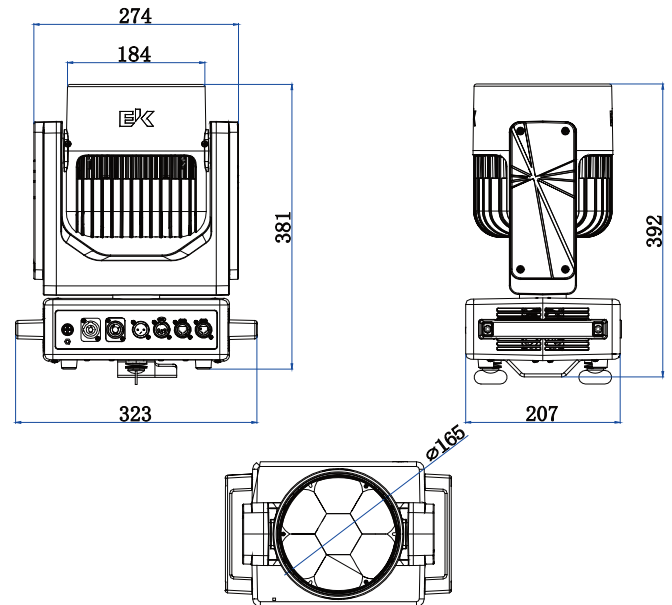

Voltage	100 – 240VAC 50/60Hz
Max Power	400W
Power Connection	True1 In/Out
Signal Connection	5pin DMX In/Out, 2x RJ45 EtherCON

Work Environment

Ambient Temperature	-10 to 45°C
IP Rating	IP20

Photometrics

Beam Angle 3.8° *All LEDs On*

Beam Angle 33.8°

Control System

Dimmer	0 to 100% 22-bit
Pan/Tilt	540°/247° 16-bit
Cooling	Heat sink with low noise fan
Control	DMX512, RDM, Artnet, sACN, NFC
Display	On-board control
Personality	18/37/36/42/65/64ch

Appearance

Size (LWH)	323 x 207 x 381mm
Weight	9.7kg
Casing	Flame-retardant nylon with fibre reinforcement
Colour	Black

Included Accessories

1 x Omega Bracket

PSHCAB110 2m TrueCon Piggy Back

Optional Accessories

EKLECS007F EC7 4 Way FlightCase

Dimensions

Notes

SYDNEY
+61 2 9748 1122

MELBOURNE
+61 3 9681 7511

PERTH
+61 8 9248 8119

BRISBANE
+61 7 3267 3177

AUCKLAND
+64 9 869 3293