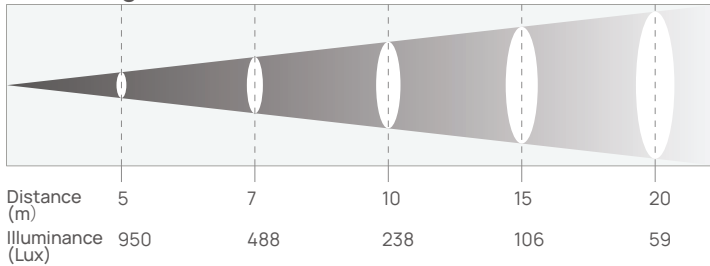

EC7

EKLECS007

The EC7 delivers exceptional performance in a compact, lightweight design. Equipped with a 7 x 50W RGBWW array, it produces up to 7700 lumens while maintaining rich, vibrant colours and a high CRI. A wide zoom range of 3.8° to 51° makes it perfect for everything from tight beams to expansive coverage. With full pixel control for dynamic visual effects, multiple connectivity options, and a weight of just 9.7kg, the EC7 is the ultimate go-to fixture for any setup.

AUCKLAND

+64 9 869 3293

SHOW
TECHNOLOGY

www.showtech.com.au

EC7 Specifications

Optical System

Lamp Source	7 x 50W RGBWW
Zoom	3.8° to 51.2°
CCT	2800K to 10,000K
CRI	>93

Electrical Specifications

Voltage	100 – 240VAC 50/60Hz
Max Power	400W
Power Connection	True1 In/Out
Signal Connection	5pin DMX In/Out, 2x RJ45 EtherCON

Work Environment

Ambient Temperature	-10 to 45°C
IP Rating	IP20

Photometrics

Beam Angle 3.8° *All LEDs On*

Beam Angle 33.8°

Control System

Dimmer	0 to 100% 22-bit
Pan/Tilt	540°/247° 16-bit
Cooling	Heat sink with low noise fan
Control	DMX512, RDM, Artnet, sACN, NFC
Display	On-board control
Personality	18/37/36/42/65/64ch